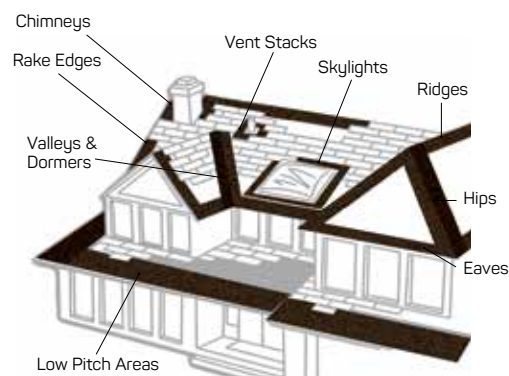

Find out more about our products now by talking to an IKO sales representative or your professional contractor or contact us directly at: **United States 1-888-IKO-ROOF (1-888-456-7663), Canada 1-855-IKO-ROOF (1-855-456-7663).** Or visit our website at: IKO.COM.

Note: The information in this document is subject to change without notice. IKO assumes no responsibility for errors that may appear in this document.