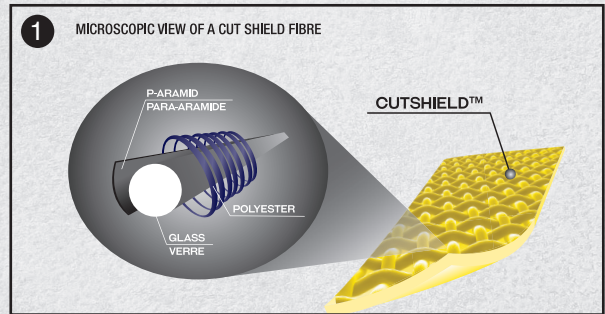

547TPR Van Goat

IMPACT AND CUT RESISTANT

CUTSHIELD™ ANSI LEVEL A5

Cutshield™ P-aramid/steel/polyester liner for superior protection

GOATSKIN LEATHER

Hard-wearing full-grain goatskin leather offers exceptional strength and dexterity

IMPACT PROTECTION

Flame resistant heavy duty rubber on back of hand, fingers and wrist provides impact protection

KEVLAR® THREAD

Stitched with Kevlar® thread provides strength and durability

DRIVER STYLE

Drivers style with ergonomic inset thumb for superior flexibility and comfort

SNUG-FITTING WRIST

Snug-fitting shirred elastic wrist keeps out dirt and debris with slip-on style cuff for quick and easy removal

LEATHER

PRODUCT # NAME BRAND	547TPR VAN GOAT	RATINGS TECHNOLOGIES	
SIZE PACKAGED	XS-XXL	ICONS	
UPC	XS 065537863788 XL 065537863825 S 065537863795 XXL 065537863832 M 065537863801 XXXL 065537863849 L 065537863818	APPLICATIONS	Construction Industrial Oil+Gas