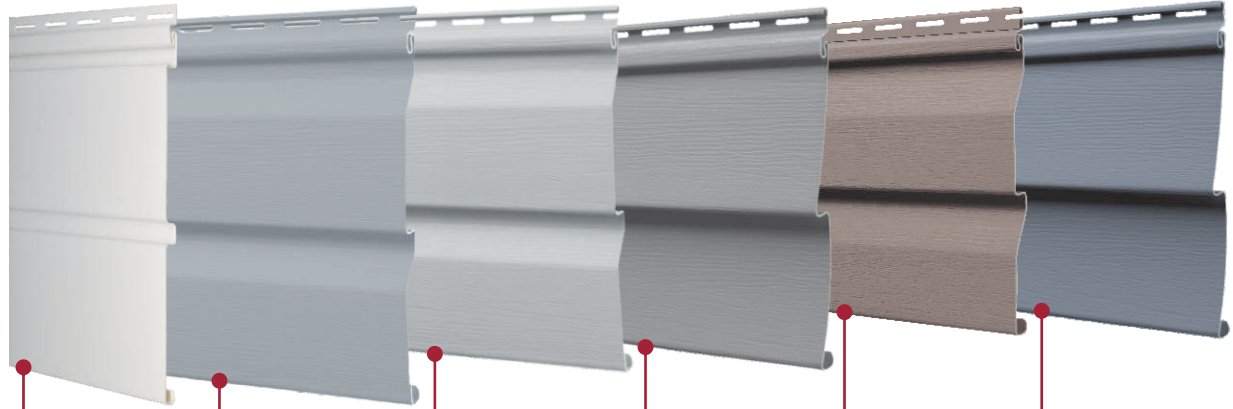

Double 5" Vertical
Shown in Frost
Length/Pc: 12' / 3.66m
Width/Pc: 10" / 25.4cm
Panels/Ctn: 20
Coverage/Ctn: 200 sq. ft. / 18.58 m²
Nom. Thickness: .040" / 1.02 mm
Windload Data: NA

Double 5" Dutchlap
Shown in Nickel
Length/Pc: 12' / 3.66m
Width/Pc: 10" / 25.4cm
Panels/Ctn: 20
Coverage/Ctn: 200 sq. ft. / 18.58 m²
Nom. Thickness: .040" / 1.02 mm
Windload Data: 140 mph / 225 KM/h

Double 4.5" Dutchlap
Shown in Flagstone
Length/Pc: 12'1" / 3.68m
Width/Pc: 9" / 22.86cm
Panels/Ctn: 22
Coverage/Ctn: 200 sq. ft. / 18.58 m²
Nom. Thickness: .040" / 1.02 mm
Windload Data: 140 mph / 225 KM/h

Double 4.5" Horizontal
Shown in Stratus
Length/Pc: 12'1" / 3.68m
Width/Pc: 9" / 22.86cm
Panels/Ctn: 22
Coverage/Ctn: 200 sq. ft. / 18.58 m²
Nom. Thickness: .040" / 1.02 mm
Windload Data: 140 mph / 225 KM/h

Double 4" Dutchlap
Shown in Brownstone
Length/Pc: 12'6" / 3.81m
Width/Pc: 8" / 20.32cm
Panels/Ctn: 24
Coverage/Ctn: 200 sq. ft. / 18.58 m²
Nom. Thickness: .040" / 1.02 mm
Windload Data: 140 mph / 225 KM/h

Double 4" Horizontal
Shown in Indigo
Length/Pc: 12'6" / 3.81m
Width/Pc: 8" / 20.32cm
Panels/Ctn: 24
Coverage/Ctn: 200 sq. ft. / 18.58 m²
Nom. Thickness: .040" / 1.02 mm
Windload Data: 140 mph / 225 KM/h

Natural Standard Colours:

D4H D4DL D4.5H D4.5DL D5DL D5V Frost	D4H D4DL D4.5H D4.5DL D5DL D5V Bone	D4H D4DL D4.5H D4.5DL D5DL D5V Ivory	D4H D4DL D4.5H D4.5DL D5DL D5V Cypress	D4H D4DL D4.5DL D5V Stratus	D4H D4DL D4.5DL D5V Flagstone	D4H D4DL D4.5DL D5V Brownstone
D4H D4DL D4.5H D4.5DL D5DL D5V Clay	D4H D4DL D4.5H D4.5DL D5DL D5V Hearthstone	D4H D4DL D4.5H D4.5DL D5DL D5V Sandalwood	D4H D4.5DL D5V Ash	D4H D4.5DL D5V Sandcastle	D4H D4.5DL D5V Lite Maple	D4H D4.5DL D5V Saffron
D4H D4.5DL D5V Satin Grey	D4H D4.5DL D5V Sage	D4H D4DL D4.5H D4.5DL D5DL D5V Nickel	D4H D4.5DL D5V Indigo	D4H = Double 4" Horizontal D4DL = Double 4" Dutchlap D4.5H = Double 4.5" Horizontal D4.5DL = Double 4.5" Dutchlap D5DL = Double 5" Dutchlap D5V = Double 5" Vertical