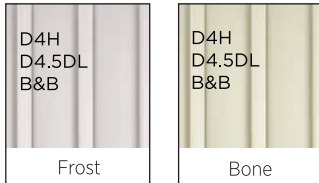

MITTEN[®]
BUILDING PRODUCTS

SENTRY[®]
44 SERIES VINYL SIDING

MITTEN[®]
BUILDING PRODUCTS

COLOURMATCH

Our premium product line offers a .044" thick panel and a complete selection of Bold Premium & Natural Standard colour options. Profiles feature a cedar-grain texture in a low-gloss finish with a distinctive deep silhouette for rich shadow lines. Board & Batten profile is also available for vertical applications.

Bold Premium Colours:

D4H = Double 4" Horizontal
D4.5DL = Double 4.5" Dutchlap
B&B = Board & Batten

Natural Standard Colours:

Performance Features:

COLOUR MATCHED ALUMINUM & ACCESSORIES

PREMIUM .044" THICKNESS

Shown in
Yukon Grey

Length/Pc:
10' 3.04cm
Width/Pc:
7" 17.78cm
Panels/Ctn:
17
Coverage/Ctn:
100 sq. ft. 9.29 m²
Nom. Thickness:
Standard Colours
.045" 1.14 mm
Premium Colours
.050" 1.27 mm
Windload Data:
195 mph 313KM/h