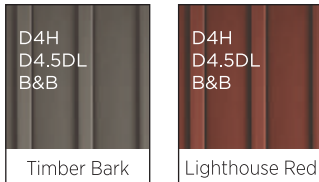

MITTEN[®]
BUILDING PRODUCTS

SENTRY[®]
44 SERIES VINYL SIDING

MITTEN[®]
BUILDING PRODUCTS

COLOURMATCH

Our premium product line offers a .044" thick panel and a complete selection of Bold Premium & Natural Standard colour options. Profiles feature a cedar-grain texture in a low-gloss finish with a distinctive deep silhouette for rich shadow lines. Board & Batten profile is also available for vertical applications.

Bold Premium Colours:

D4H = Double 4" Horizontal
D4.5DL = Double 4.5" Dutchlap
B&B = Board & Batten

Natural Standard Colours:

Performance Features:

COLOUR MATCHED ALUMINUM & ACCESSORIES

PREMIUM .044" THICKNESS