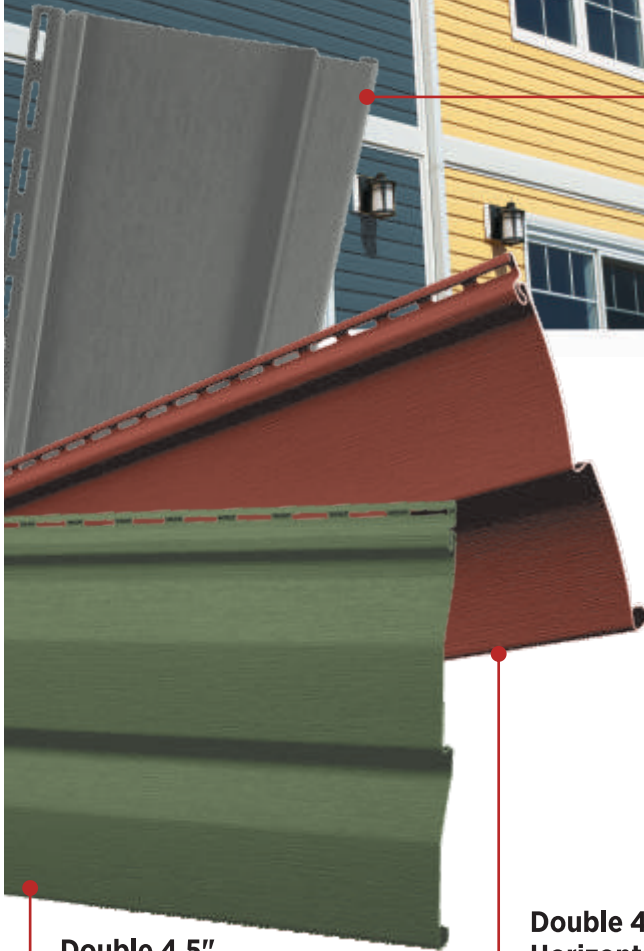

SENTRY 44 Series
Pictured here in Regatta Blue, Saffron,
Grenadier Green, Lighthouse Red & Eggplant

Double 4.5" Dutchlap

Shown in Grenadier Green

Length/Pc:
12'1" 3.68m
Width/Pc:
9" 22.86cm
Panels/Ctn:
22
Coverage/Ctn:
200 sq. ft. 18.58 m²
Nom. Thickness:
.044" 1.12 mm
Windload Data:
180 mph 290 KM/h

Double 4" Horizontal

Shown in
Lighthouse Red

Length/Pc:
12'6" 3.81m
Width/Pc:
8" 20.32cm
Panels/Ctn:
24
Coverage/Ctn:
200 sq. ft. 18.58 m²
Nom. Thickness:
.044" 1.12 mm
Windload Data:
180 mph 290 KM/h

Board & Batten

Shown in
Yukon Grey

Length/Pc:
10' 3.04cm
Width/Pc:
7" 17.78cm
Panels/Ctn:
17
Coverage/Ctn:
100 sq. ft. 9.29 m²
Nom. Thickness:
Standard Colours
.045" 1.14 mm
Premium Colours
.050" 1.27 mm
Windload Data:
195 mph 313KM/h