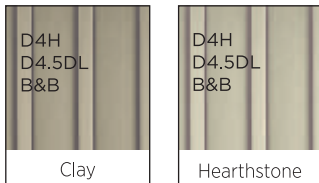

MITTEN[®]
BUILDING PRODUCTS

SENTRY[®]
44 SERIES VINYL SIDING

MITTEN[®]
BUILDING PRODUCTS

COLOURMATCH

Our premium product line offers a .044" thick panel and a complete selection of Bold Premium & Natural Standard colour options. Profiles feature a cedar-grain texture in a low-gloss finish with a distinctive deep silhouette for rich shadow lines. Board & Batten profile is also available for vertical applications.

Bold Premium Colours:

D4H = Double 4" Horizontal
D4.5DL = Double 4.5" Dutchlap
B&B = Board & Batten

Natural Standard Colours:

Performance Features:

COLOUR MATCHED ALUMINUM & ACCESSORIES

PREMIUM .044" THICKNESS

Shown in
Yukon Grey

Length/Pc:
10' 3.04cm
Width/Pc:
7" 17.78cm
Panels/Ctn:
17
Coverage/Ctn:
100 sq. ft. 9.29 m²
Nom. Thickness:
Standard Colours
.045" 1.14 mm
Premium Colours
.050" 1.27 mm
Windload Data:
195 mph 313KM/h