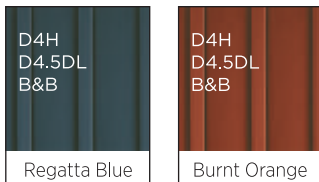

MITTEN[®]
BUILDING PRODUCTS

SENTRY[®]
44 SERIES VINYL SIDING

MITTEN[®]
BUILDING PRODUCTS

COLOURMATCH

Our premium product line offers a .044" thick panel and a complete selection of Bold Premium & Natural Standard colour options. Profiles feature a cedar-grain texture in a low-gloss finish with a distinctive deep silhouette for rich shadow lines. Board & Batten profile is also available for vertical applications.

Bold Premium Colours:

D4H = Double 4" Horizontal
D4.5DL = Double 4.5" Dutchlap
B&B = Board & Batten

Natural Standard Colours:

Performance Features:

COLOUR MATCHED ALUMINUM & ACCESSORIES

PREMIUM .044" THICKNESS

SENTRY 44 Series
Pictured here in Regatta Blue, Saffron,
Grenadier Green, Lighthouse Red & Eggplant

Double 4.5" Dutchlap

Shown in Grenadier Green

Length/Pc:
12'1" 3.68m
Width/Pc:
9" 22.86cm
Panels/Ctn:
22
Coverage/Ctn:
200 sq. ft. 18.58 m²
Nom. Thickness:
.044" 1.12 mm
Windload Data:
180 mph 290 KM/h

Shown in
Yukon Grey

Length/Pc:
10' 3.04cm
Width/Pc:
7" 17.78cm
Panels/Ctn:
17
Coverage/Ctn:
100 sq. ft. 9.29 m²
Nom. Thickness:
Standard Colours
.045" 1.14 mm
Premium Colours
.050" 1.27 mm
Windload Data:
195 mph 313KM/h