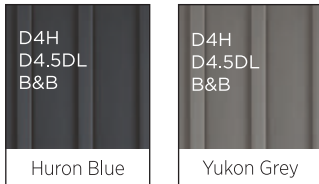

MITTEN[®]
BUILDING PRODUCTS

SENTRY[®]
44 SERIES VINYL SIDING

MITTEN[®]
BUILDING PRODUCTS

COLOURMATCH

Our premium product line offers a .044" thick panel and a complete selection of Bold Premium & Natural Standard colour options. Profiles feature a cedar-grain texture in a low-gloss finish with a distinctive deep silhouette for rich shadow lines. Board & Batten profile is also available for vertical applications.

Bold Premium Colours:

D4H = Double 4" Horizontal
D4.5DL = Double 4.5" Dutchlap
B&B = Board & Batten

Natural Standard Colours:

Performance Features:

COLOUR MATCHED ALUMINUM & ACCESSORIES

PREMIUM .044" THICKNESS