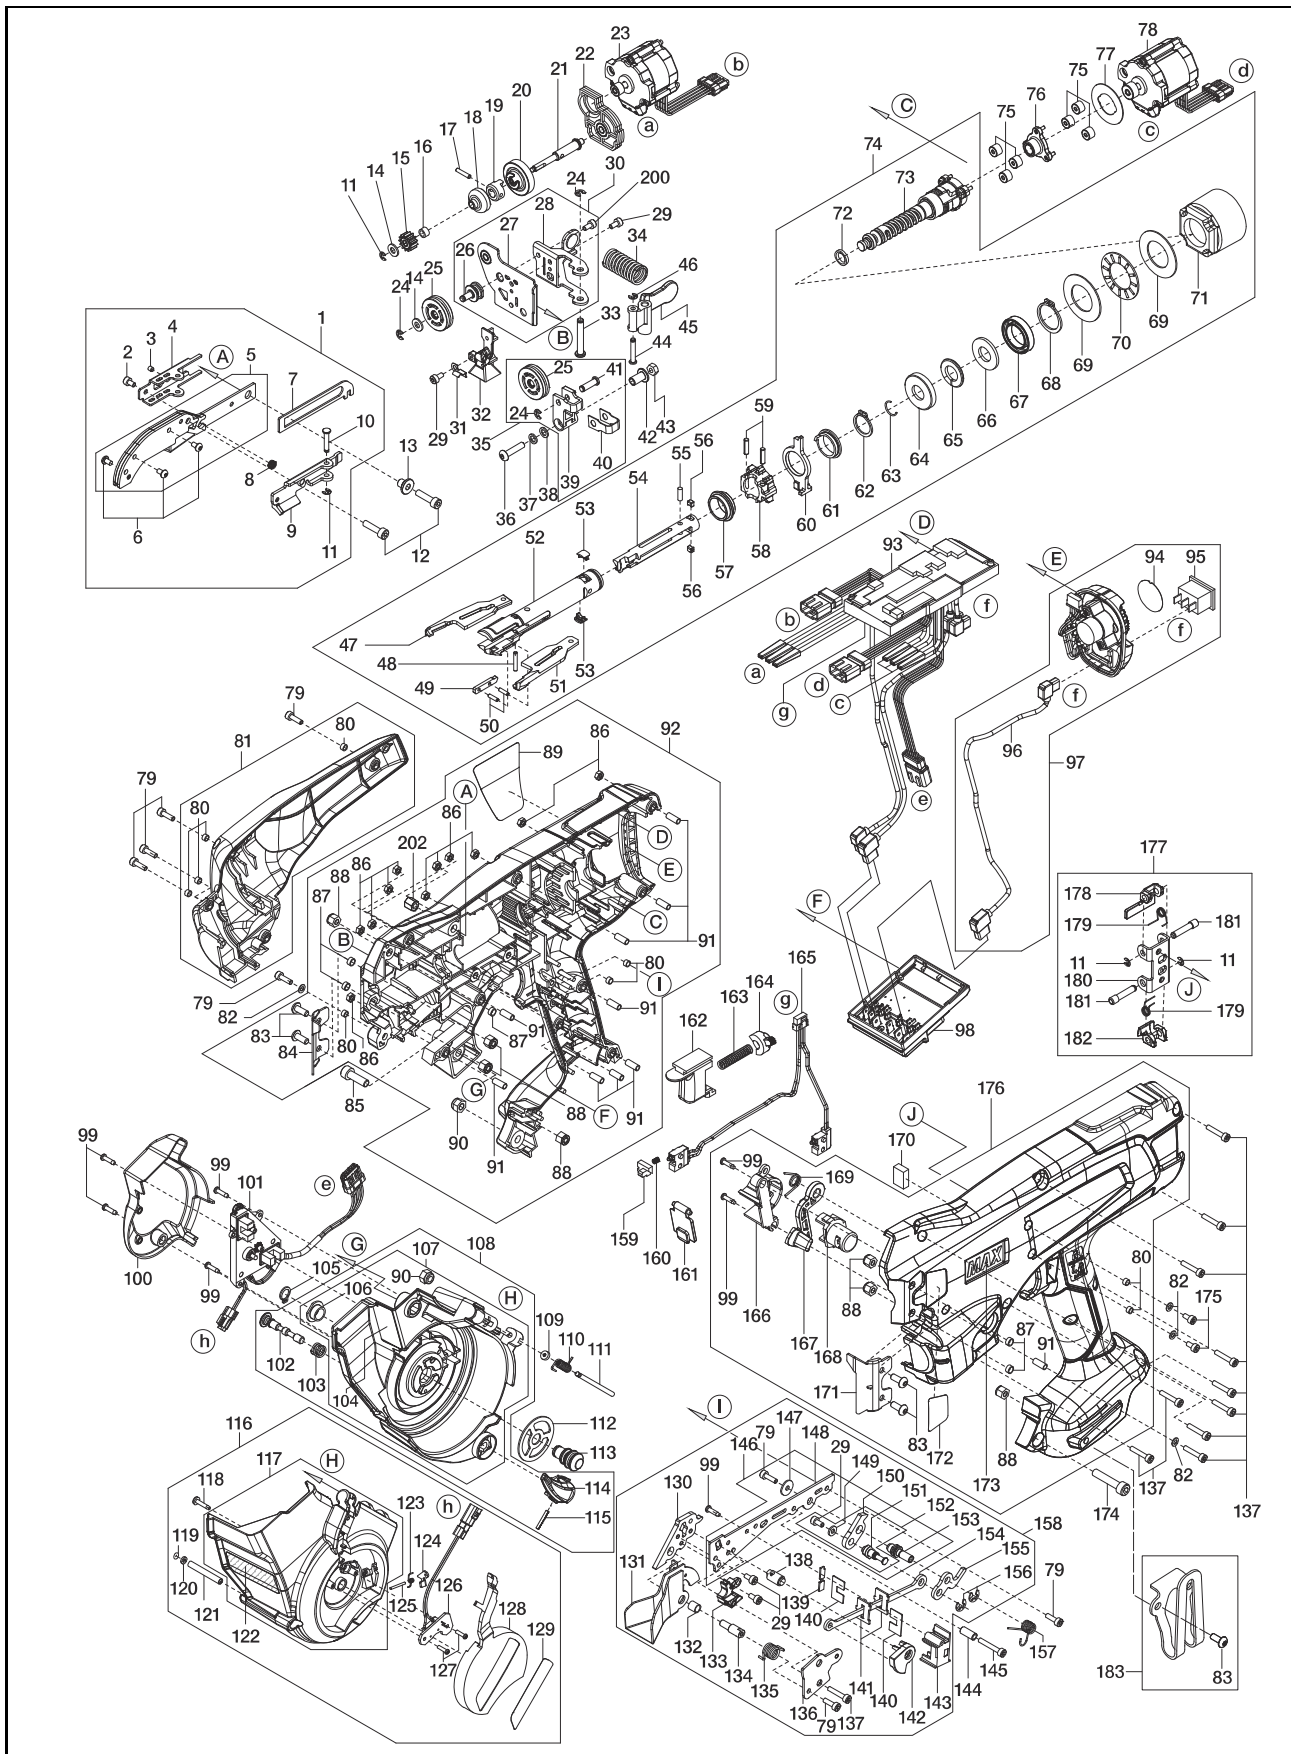

RB441T

EXPLODED
VIEW AND SPARE PARTS LIST

DESPIECE DE LA MAQUINA Y LISTA
DE RECAMBIOS

SCHEMA ECLATE ET LISTE DES
PIECES DE RECHANGE

ToolModel	PartNo	PartCode	Description
RB441T	1	RB70618	ARM A ASSY
RB441T	2	BB40481	BOLT 3X5
RB441T	3	AA71408	SCREW 3X3
RB441T	4	RB12633	WIRE GUIDE BASE
RB441T	5	RB81278	ARM A UNIT
RB441T	6	BB41714	BOLT 3X5 SG
RB441T	7	RB12636	WIRE GUIDE LEVER
RB441T	8	KK29117	COMPRESSION SPRING 9117
RB441T	9	RB70620	WIRE GUIDE UNIT
RB441T	10	FF41865	STEP PIN 1865
RB441T	11	JJ10113	E-RING 2.5
RB441T	12	BB40420	BOLT 4X16
RB441T	13	FF52115	HOLLOW PIN 2115
RB441T	14	EE39861	WASHER 4.3X9X1
RB441T	15	RB10770	FEED GEAR A
RB441T	16	FF51715	HOLLOW PIN 1715
RB441T	17	FF31559	PIN 1559
RB441T	18	RB12740	SHAFT COLLAR
RB441T	19	RB12653	CLUTCH B
RB441T	20	RB12651	CLUTCH A
RB441T	21	RB12652	FEEDING GEAR SHAFT A
RB441T	22	RB70700	FEEDING MOTOR BASE UNIT
RB441T	23	RB70627	FEEDING MOTOR
RB441T	24	JJ10514	E-RING 3 CF
RB441T	25	RB70625	FEEDING GEAR B UNIT
RB441T	26	RB12655	FEEDING GEAR SHAFT B
RB441T	27	RB70698	FEEDING GEAR BASE UNIT
RB441T	28	RB12658	SPRING BASE
RB441T	29	BB40824	BOLT 3X6
RB441T	30	RB81283	FEEDING GEAR BASE ASSY
RB441T	31	RB12659	LEAF SPRING
RB441T	32	RB70667	WIRE GUIDE C UNIT
RB441T	33	FF41867	STEP PIN 1867
RB441T	34	KK29119	COMP SPRING 9119
RB441T	35	RB81343	RELEASE LEVER A ASSY
RB441T	36	BB41712	BOLT 4 X 18 C
RB441T	37	EE11103	SPRING WASHER 2-4
RB441T	38	EE39825	WASHER 4.5X7.4X0.8
RB441T	39	RB12965	RELEASE LEVER A
RB441T	40	RB12683	RELEASE LEVER A CAP
RB441T	41	FF41869	STEP PIN 1869
RB441T	42	FF52120	HOLLOW PIN 2120
RB441T	43	CC42512	HEX NUT 1A M4
RB441T	44	FF41868	STEP PIN 1868
RB441T	45	RB12657	RELEASE LEVER B
RB441T	46	JJ10510	RETAINING RING 2.3, REPLACES JJ10104
RB441T	47	RB12609	HOOK L
RB441T	48	RB12613	CARBIDE PIN 2.5 X 14.8
RB441T	49	RB12616	SLEEVE COVER
RB441T	50	FF21267	SPRING PIN 3X28
RB441T	51	RB12610	HOOK R